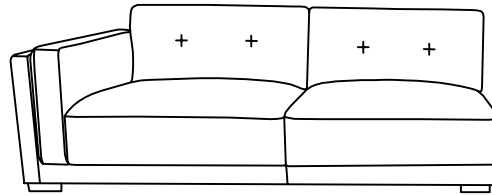

Hardware List

NO	Picture	Description	Sofa	Chaise
A	 H:7.5CM	Feet	4PCS	4PCS
B	 M8*60MM	Bolts	8PCS	8PCS
C	 H:7CM	Feet	1PC	1PC
D		Plastic Washer	1PC	1PC
E		Washer	8PCS	8PCS
F		Allen Key	1PC	1PC

Sofa

Sofa

Chaise

Chaise