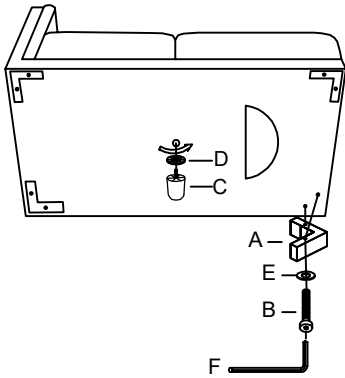

Hardware List

NO	Picture	Description	Sofa	Chaise
A	 H:7.5CM	Feet	4PCS	4PCS
B	 M8*60MM	Bolts	8PCS	8PCS
C	 H:7CM	Feet	1PC	1PC
D		Plastic Washer	1PC	1PC
E		Washer	8PCS	8PCS
F		Allen Key	1PC	1PC

Sofa

Sofa

Chaise