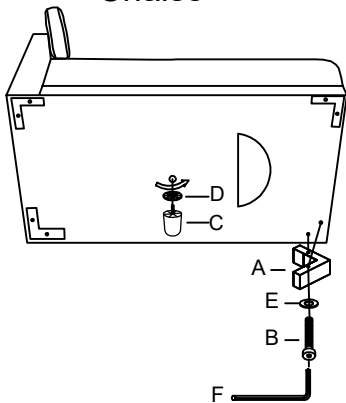

Hardware List

NO	Picture	Description	Sofa	Chaise
A	 H:7.5CM	Feet	4PCS	4PCS
B	 M8*60MM	Bolts	8PCS	8PCS
C	 H:7CM	Feet	1PC	1PC
D		Plastic Washer	1PC	1PC
E		Washer	8PCS	8PCS
F		Allen Key	1PC	1PC

Sofa

Sofa

Chaise